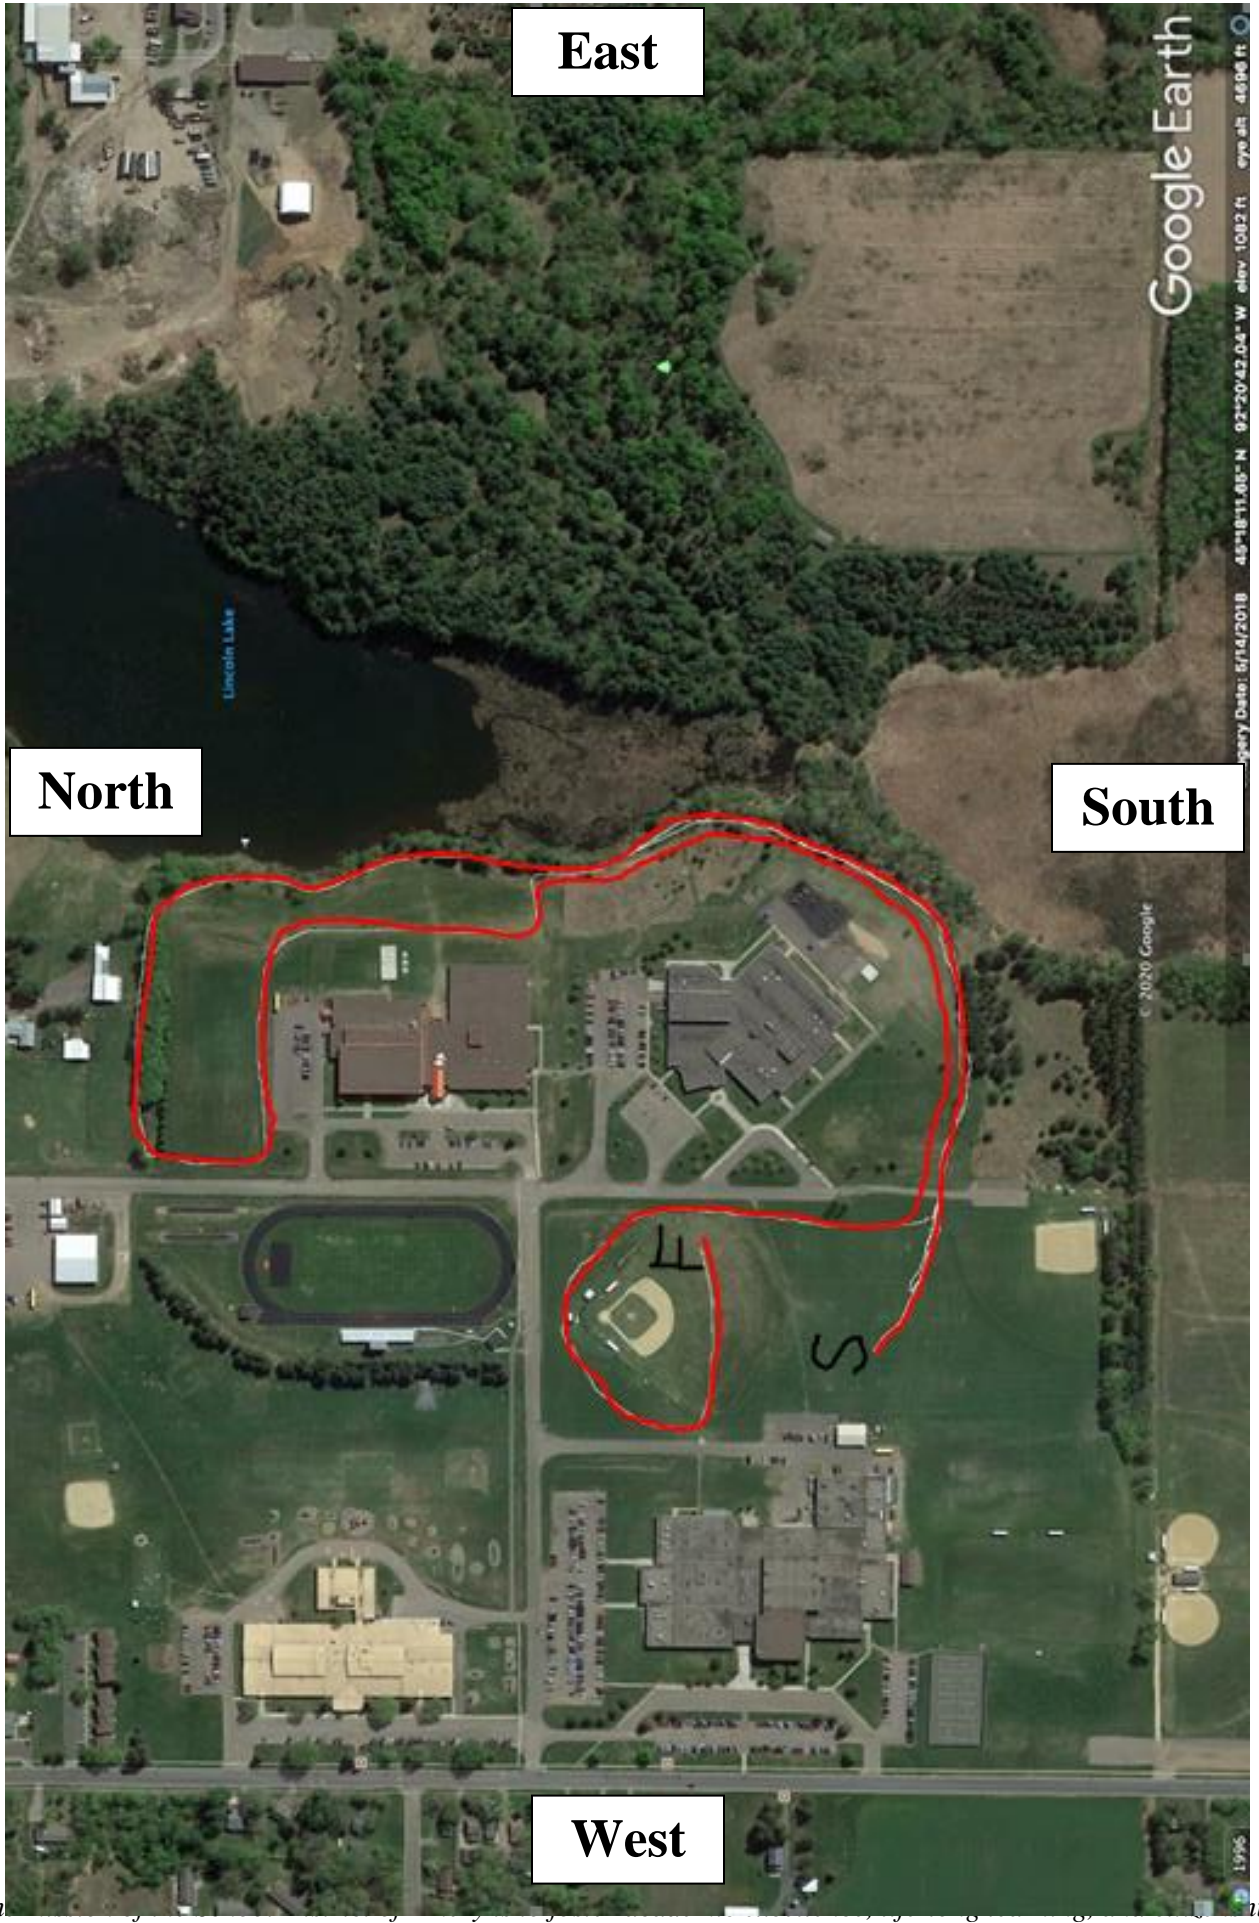

Amery MS Cross Country

- DATE:** Tuesday, September 20, 2022
4:15 pm Boys Race
4:45 pm Girls Race
- TEAMS:** Amery, Baldwin, Ellsworth, Hudson, New Richmond, Osceola, Prescott, River Falls, St. Croix Central, Somerset
- DISTANCE:** 2500m
- ENTRY FEE:** \$100.00 payable to Amery School District. Please limit the number of competitors you enter to **60**. Please send double entry fee if over that number.
- School District Amery
Attn: Pam Robarge
555 Minneapolis Ave, Amery WI 54001
- SITE:** We will be running this meet behind the high school near baseball field. We will use the same start line as our varsity races. See map on third page for more info.
- ENTRY PROCESS:** Click on this [link](#) to access to the online registration. Click this [link](#) for more info on the new registration format.
- ENTRY DEADLINE:** *Deadline for entries will be **two days prior to the event at noon**, unless specific arrangements are made in advance. Entries will open one week prior to the entry deadline.*
- QUESTIONS:** Contact Jeff Fern @ 715-268-9771, Ext. 216
- AWARDS:** Ribbons will be given for Boys 1-14 and Girls 1-14. Competitors will get their award right after they finish the race. No separate awards ceremony for this event.
- BUSES:** Drop Off- See map (red circle)
Please park buses in the parking lot north of the MS (yellow rectangle).

469 Minneapolis Ave South
Amery, WI 54001

East

North

South

West

Google Earth

Query Date: 5/16/2018 45°18'11.66" N 92°20'42.04" W elev. 1082 ft eye alt. 4696 ft

© 2020 Google