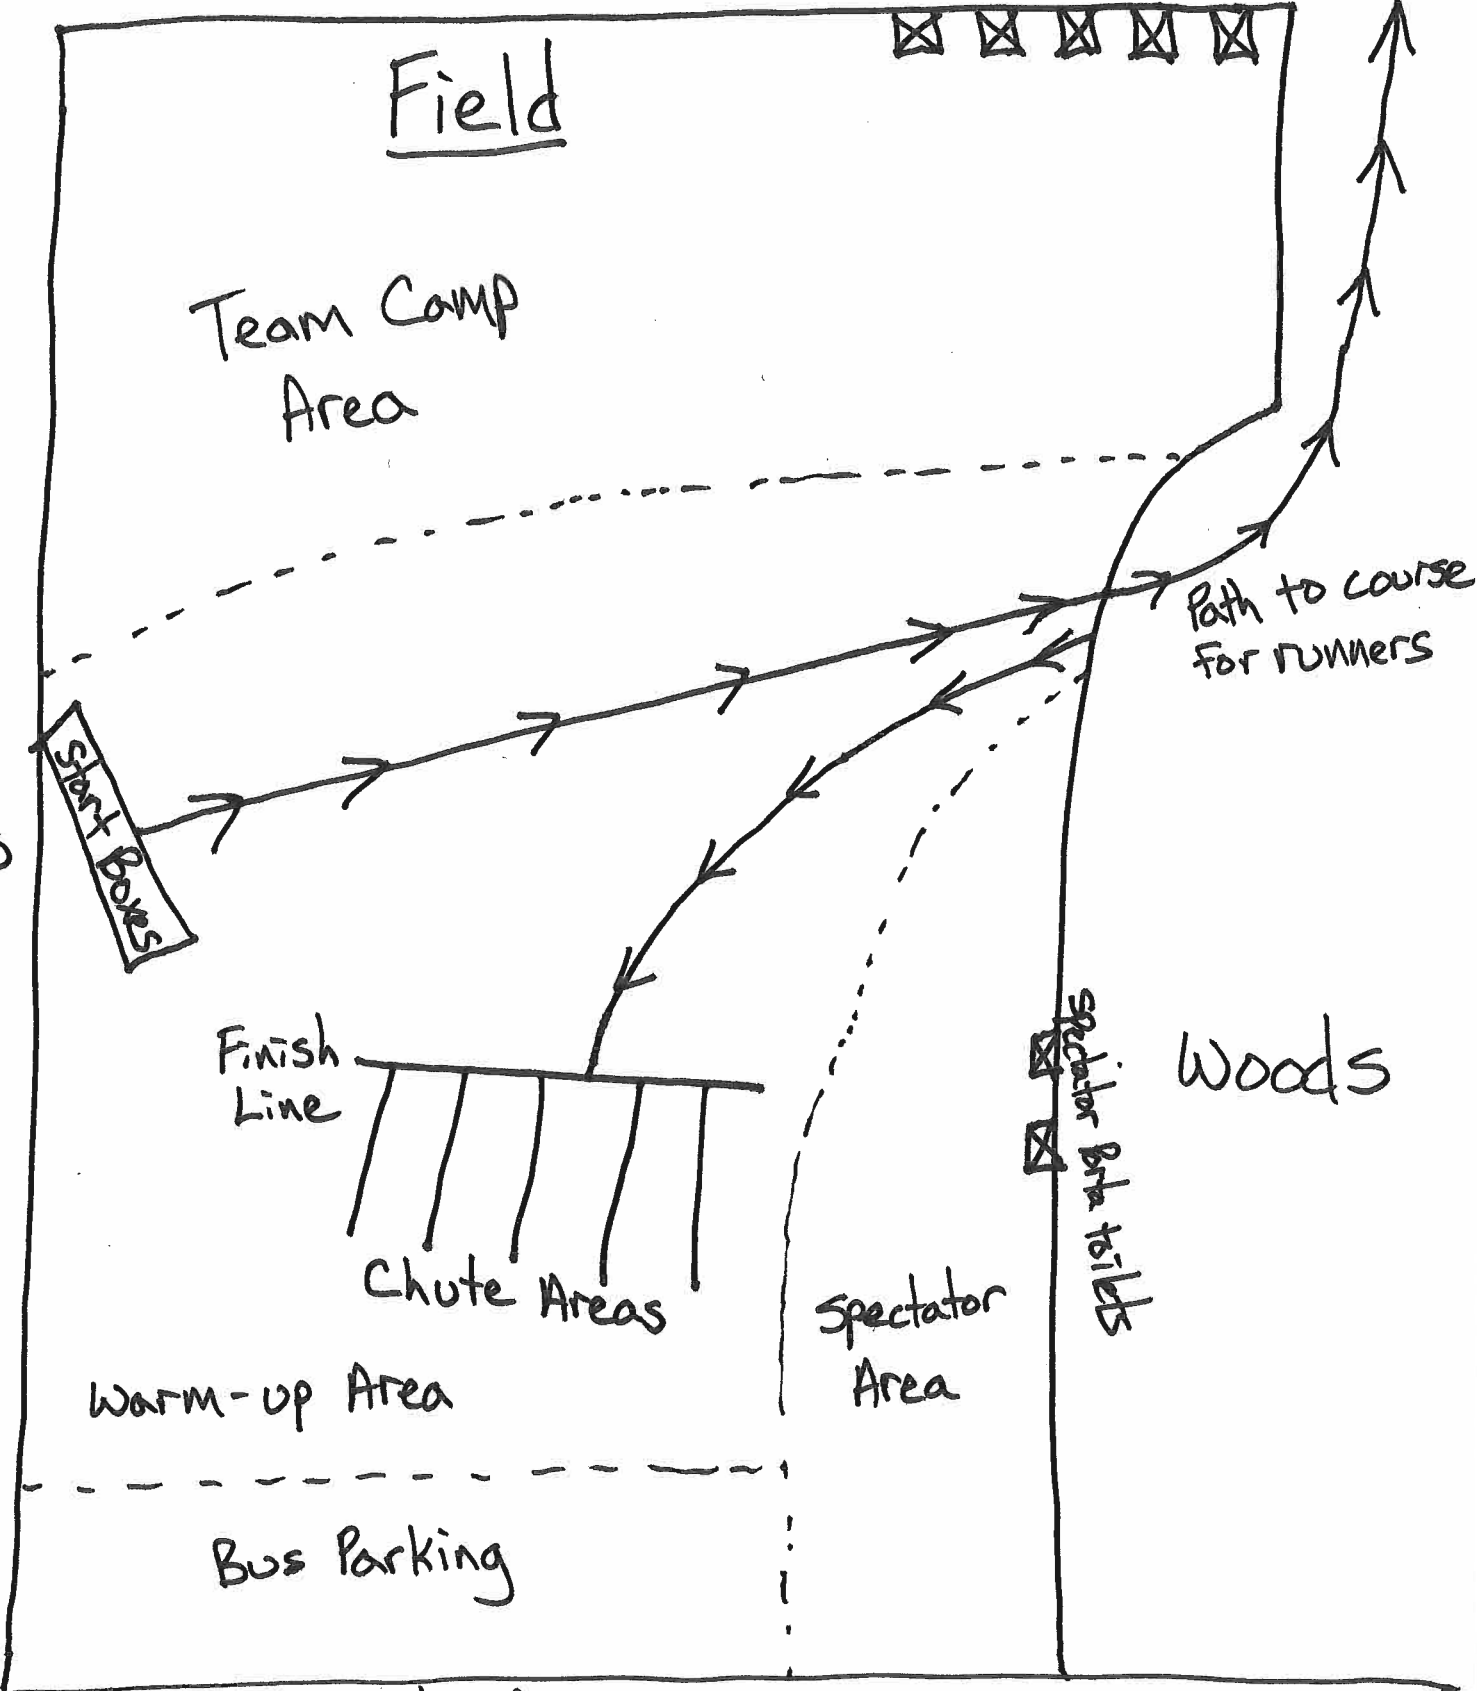

Woods

Team Porta toilets

Field

Team Camp Area

Path to course for runners

Start boxes

Woods

Finish Line

Chute Areas

Warm-up Area

Spectator Area

Spectator Porta toilets

Woods

Bus Parking

165th Ave

Spectator Parking on Street

Field

East

SOUTH

(2 loops)

BHS Cross Country
5K

West

165th

5+702