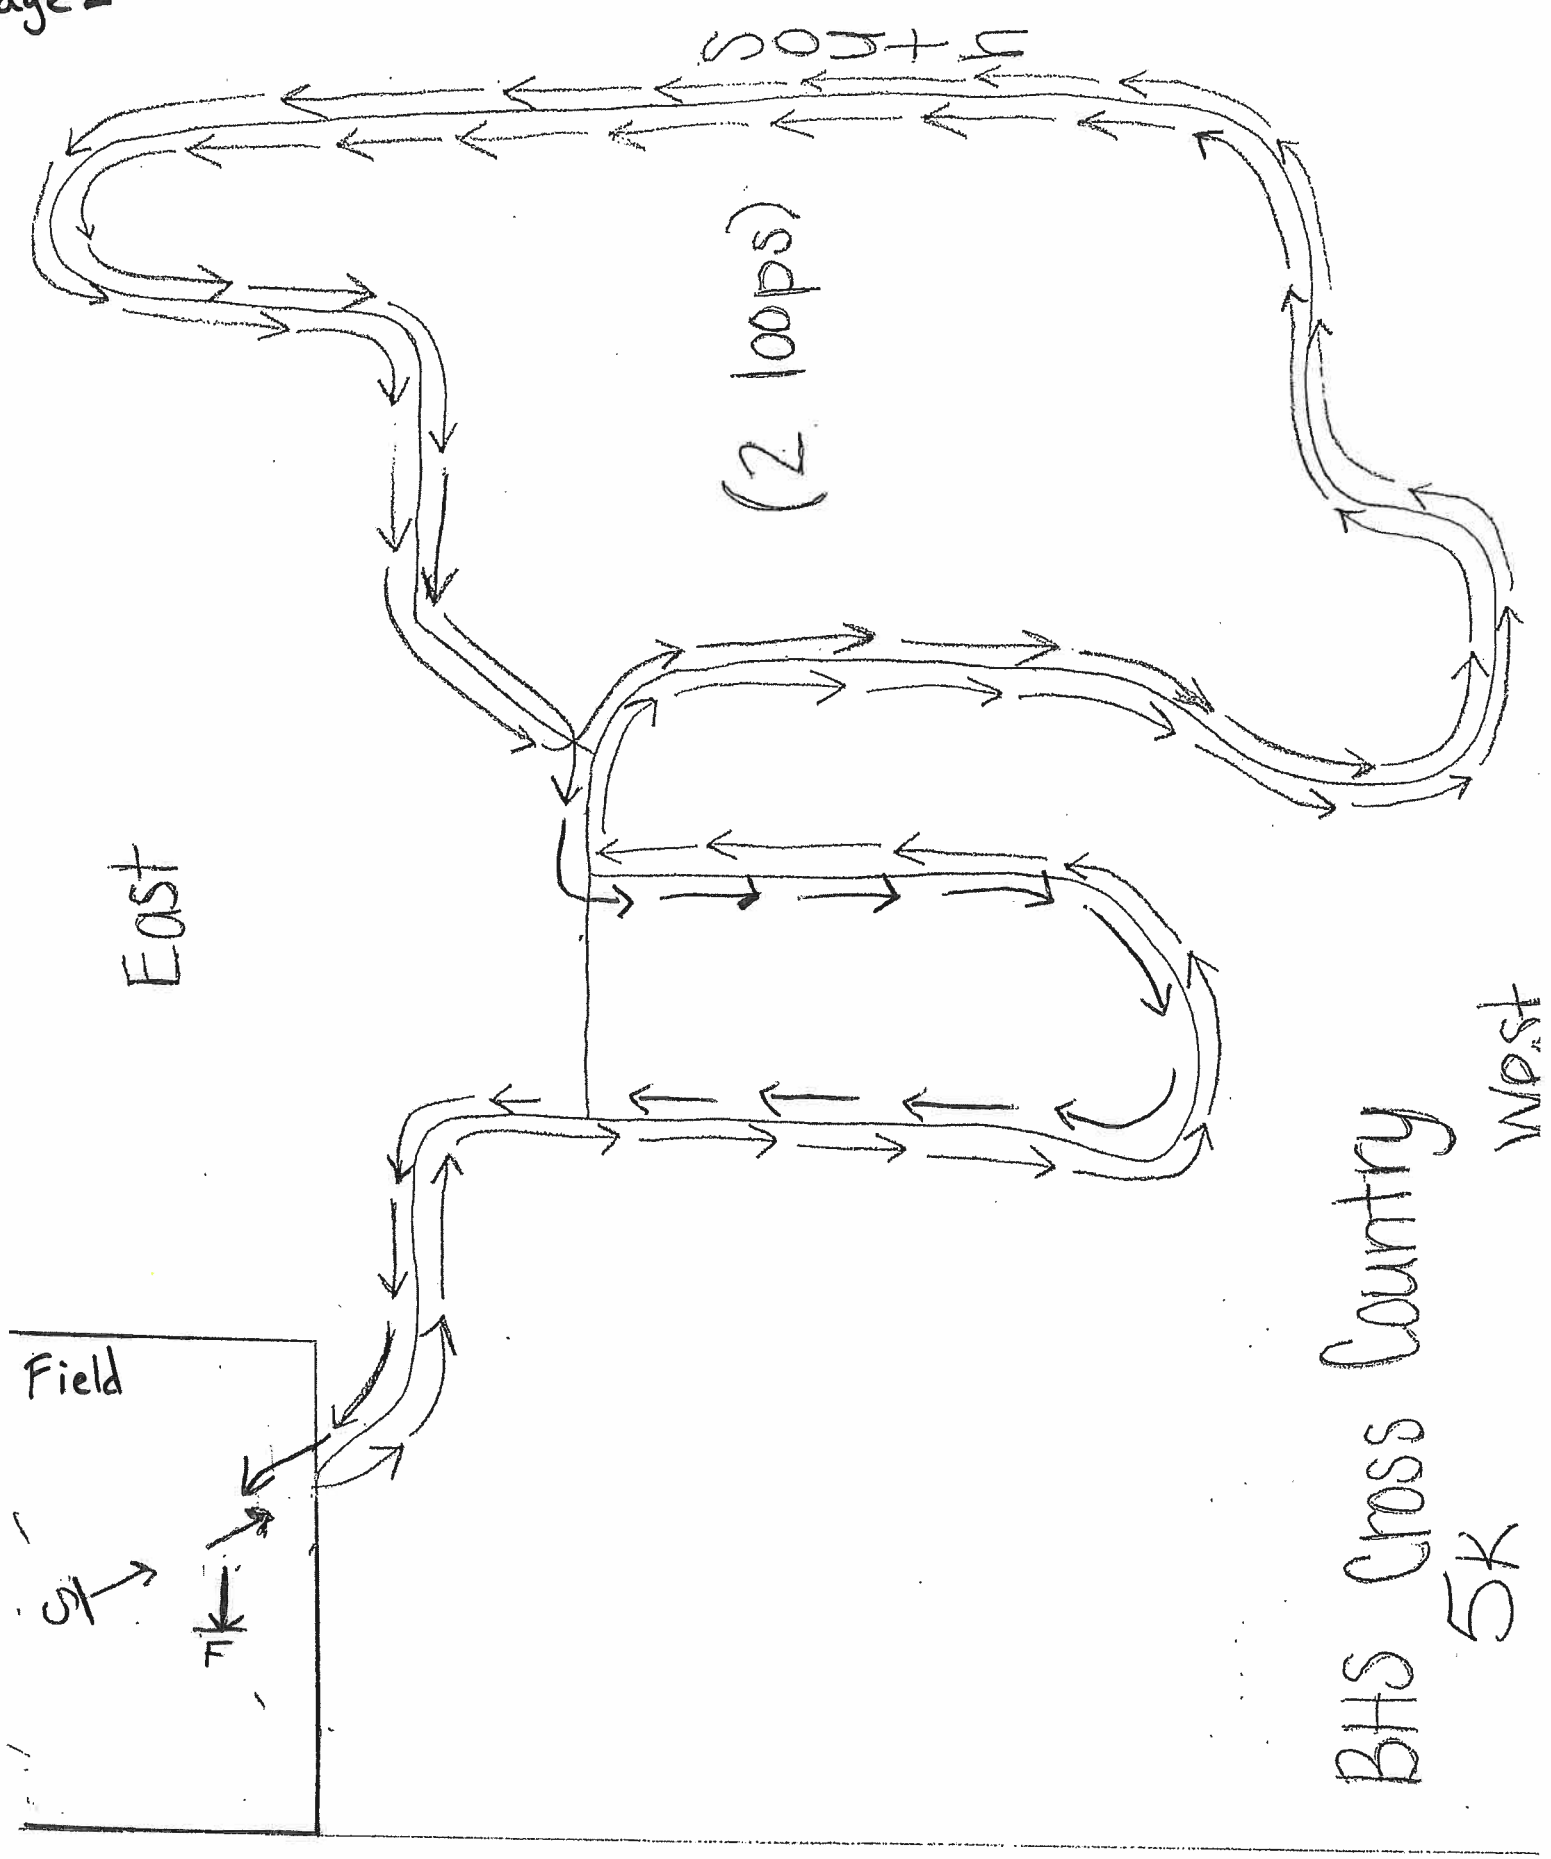

Woods

Team Porta toilets

Field

Team Camp Area

Path to course for runners

Start boxes

Woods

Finish Line

Chute Areas

Warm-up Area

Spectator Area

Spectator Porta toilets

Woods

Bus Parking

165th Ave

Spectator Parking on Street

Field

East

SOUTH

(2 loops)

BHS Cross Country
5K

West

165th

5+702