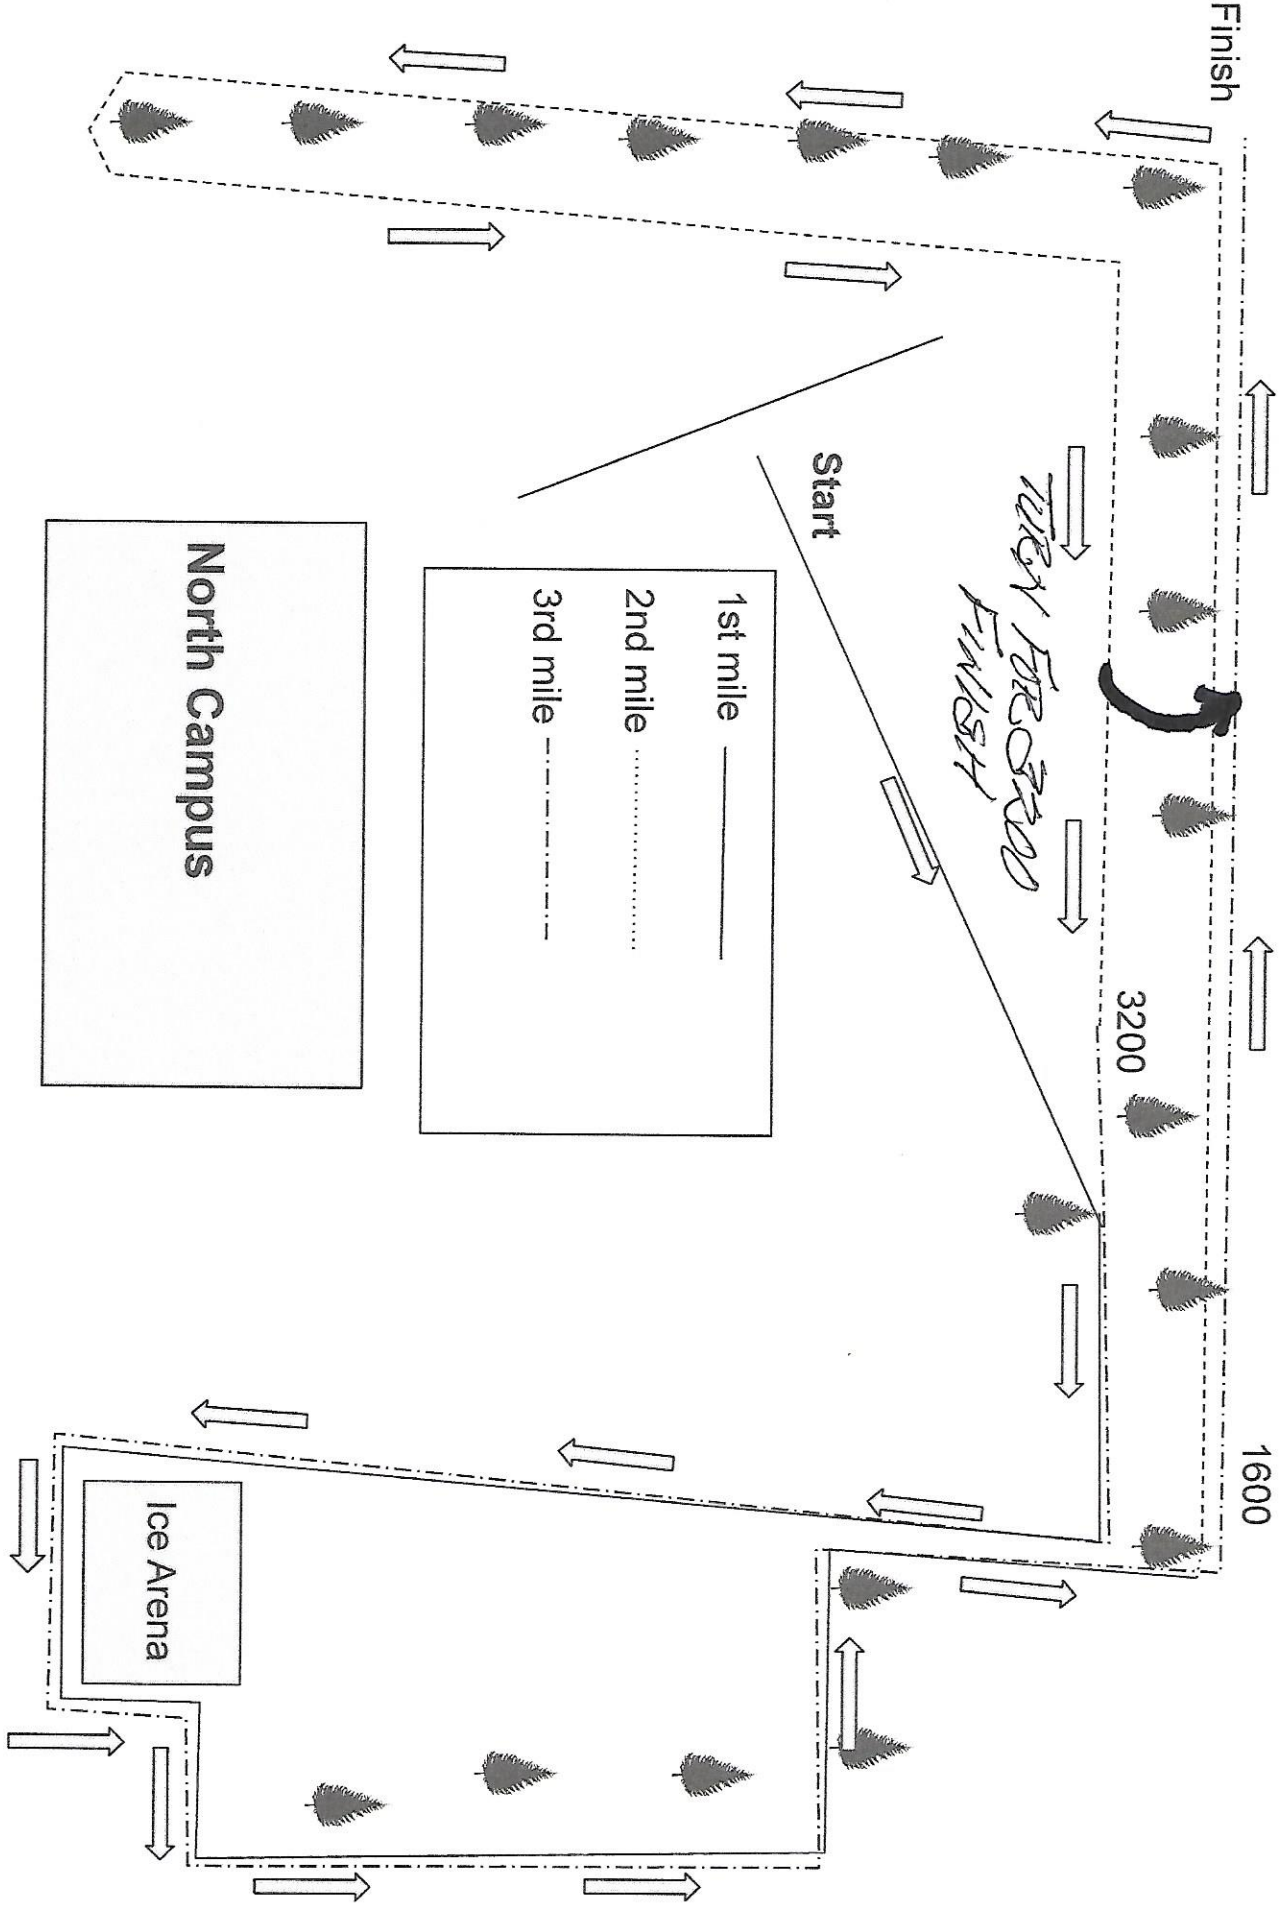

HWY K

Finish

Start

VERY FRESH FINISH

3200

1600

North Campus

Ice Arena

- 1st mile \_\_\_\_\_
- 2nd mile .....
- 3rd mile -----